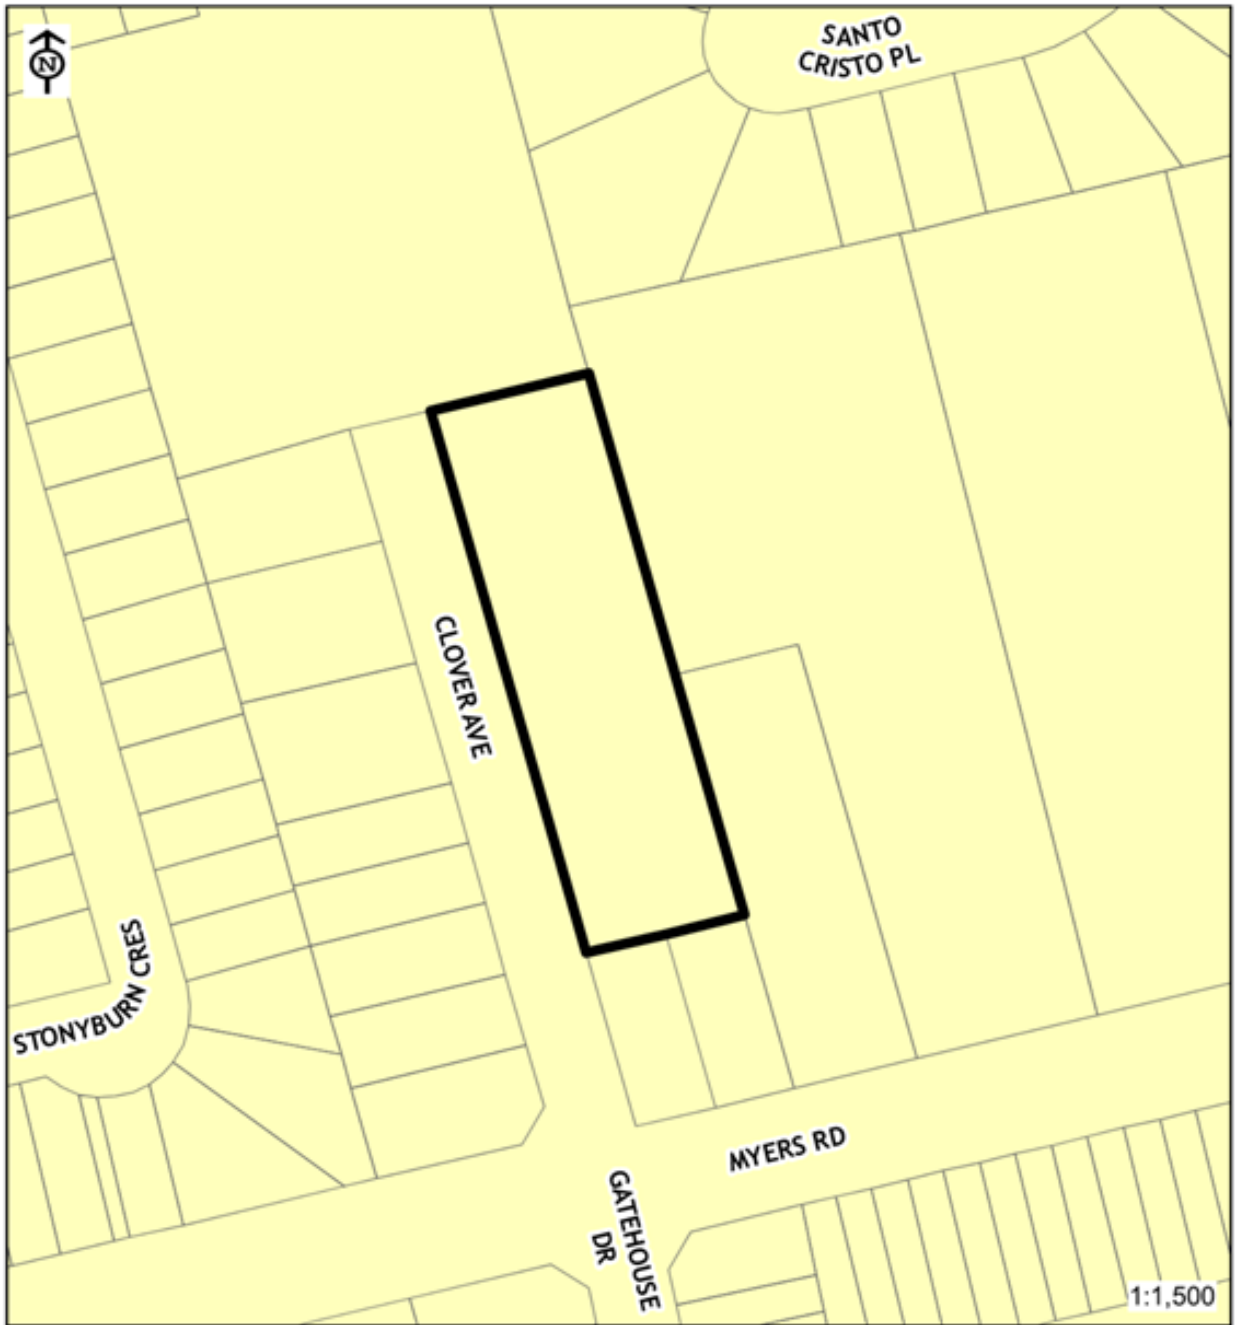

23-160-CD Appendix E – Existing Official Plan Map

Extract from Map 2 of the
City of Cambridge Official Plan

 SITE Land Use
 Low / Medium Density Residential