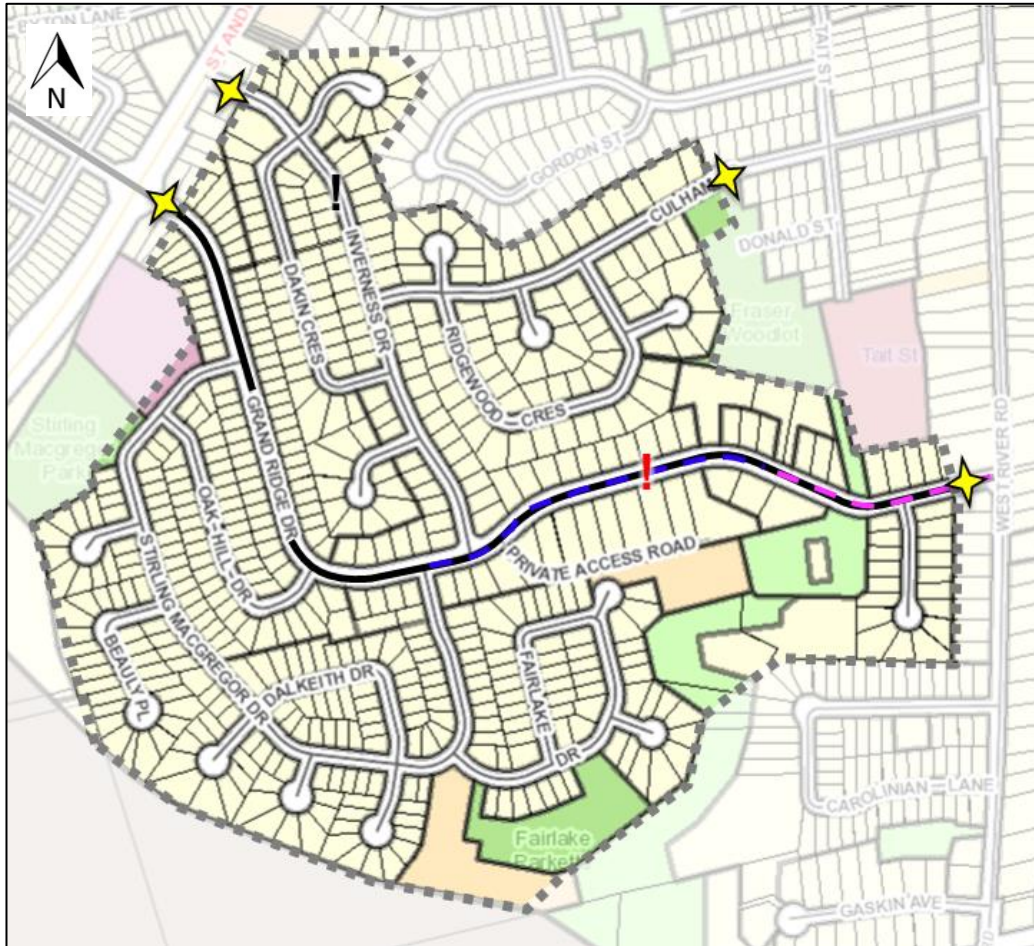

Central Cambridge 40km/h Pilot Area

Legend

-  Gateway Sign Location
-  Pilot Boundary
-  Collector Road
-  Existing School/Park 40km/h
-  Existing Other 40km/h
-  Recent Speeding (past 4 years)
-  Historic Speeding

Lower Preston 40km/h Pilot Area

- Legend**
- ★ Gateway Sign Location
 - Pilot Boundary
 - █ Collector Road
 - - - Existing School/Park 40km/h
 - - - Existing Other 40km/h
 - ! Recent Speeding (past 4 years)
 - ! Historic Speeding

North Hespeler 40km/h Pilot Area

- Legend**
-  Gateway Sign Location
 -  Pilot Boundary
 -  Collector Road
 -  Existing School/Park 40km/h
 -  Existing Other 40km/h
 -  Recent Speeding (past 4 years)
 -  Historic Speeding
 -  Automated Speed Enforcement

**Southwest Galt
40km/h Pilot Area**

Legend

-  Gateway Sign Location
-  Pilot Boundary
-  Collector Road
-  Existing School/Park 40km/h
-  Existing Other 40km/h
-  Recent Speeding (past 4 years)
-  Historic Speeding