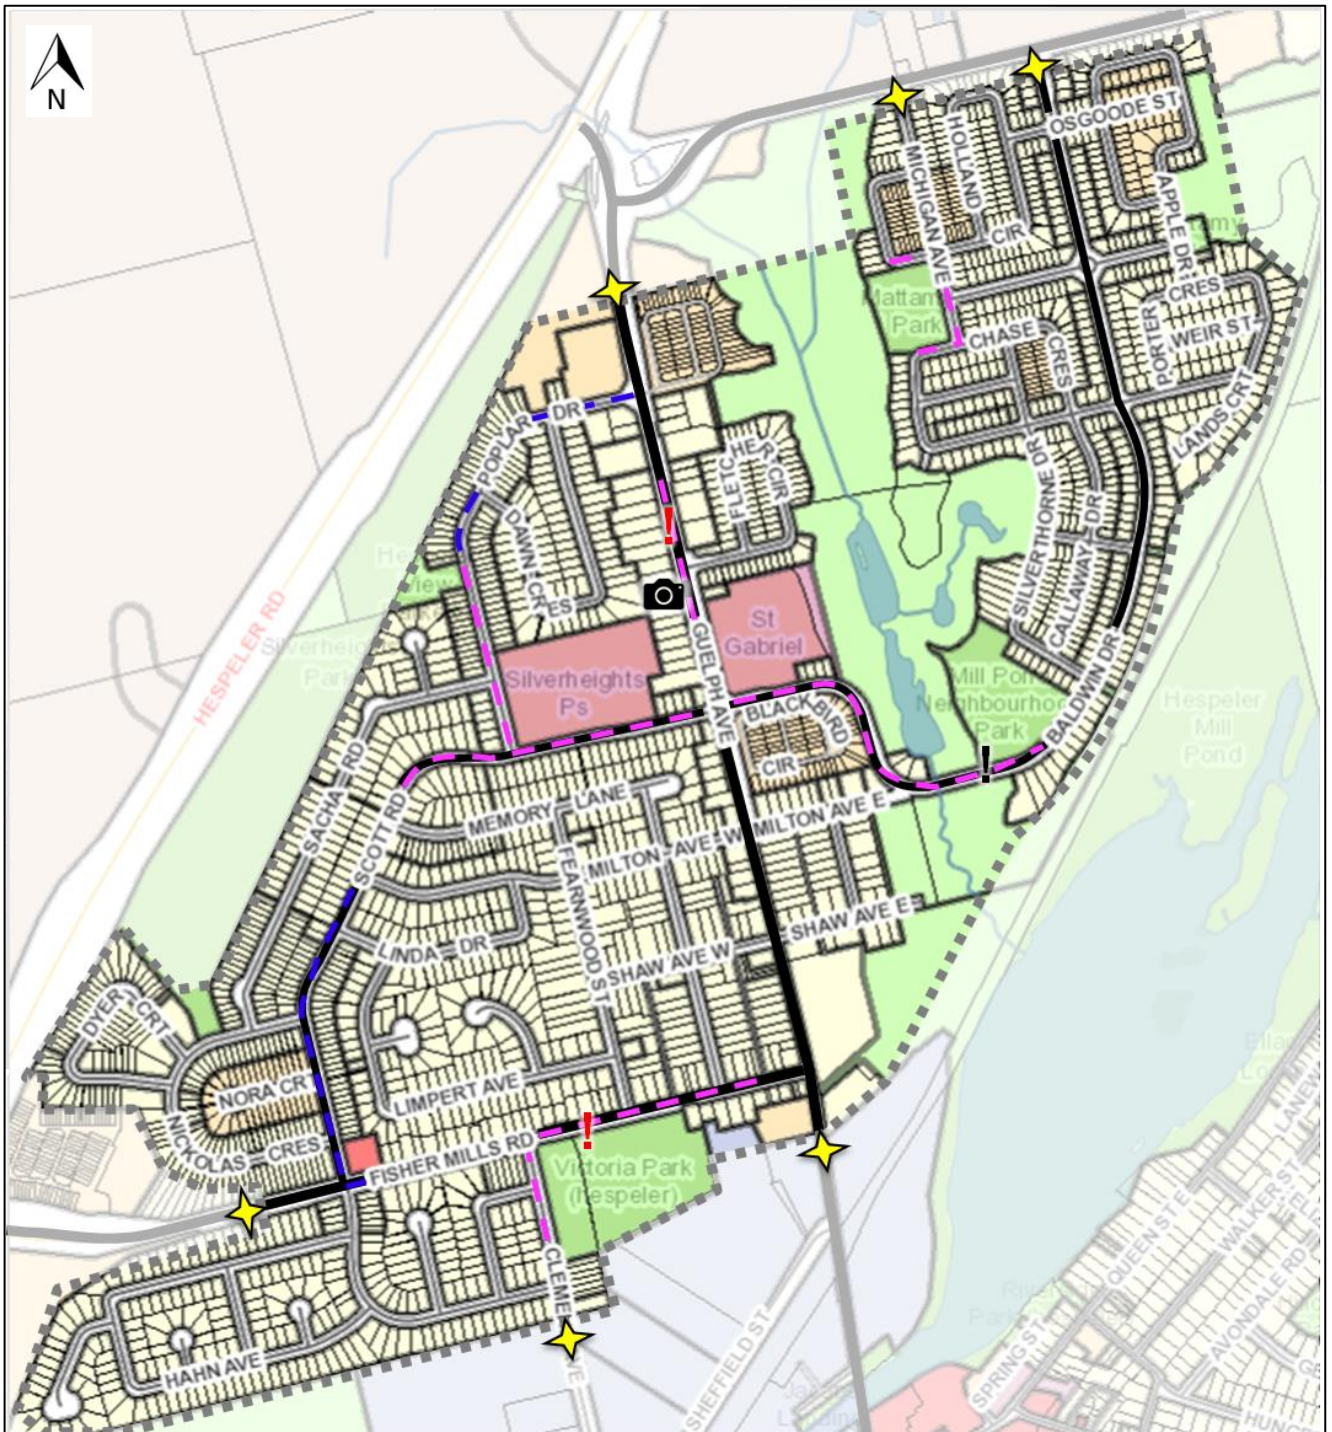

Central Cambridge 40km/h Pilot Area

Legend

-  Gateway Sign Location
-  Pilot Boundary
-  Collector Road
-  Existing School/Park 40km/h
-  Existing Other 40km/h
-  Recent Speeding (past 4 years)
-  Historic Speeding

Lower Preston 40km/h Pilot Area

- Legend**
- ★ Gateway Sign Location
 - Pilot Boundary
 - █ Collector Road
 - - - Existing School/Park 40km/h
 - - - Existing Other 40km/h
 - ! Recent Speeding (past 4 years)
 - ! Historic Speeding

North Hespeler 40km/h Pilot Area

- Legend**
-  Gateway Sign Location
 -  Pilot Boundary
 -  Collector Road
 -  Existing School/Park 40km/h
 -  Existing Other 40km/h
 -  Recent Speeding (past 4 years)
 -  Historic Speeding
 -  Automated Speed Enforcement

**Southwest Galt
40km/h Pilot Area**

Legend

-  Gateway Sign Location
-  Pilot Boundary
-  Collector Road
-  Existing School/Park 40km/h
-  Existing Other 40km/h
-  Recent Speeding (past 4 years)
-  Historic Speeding