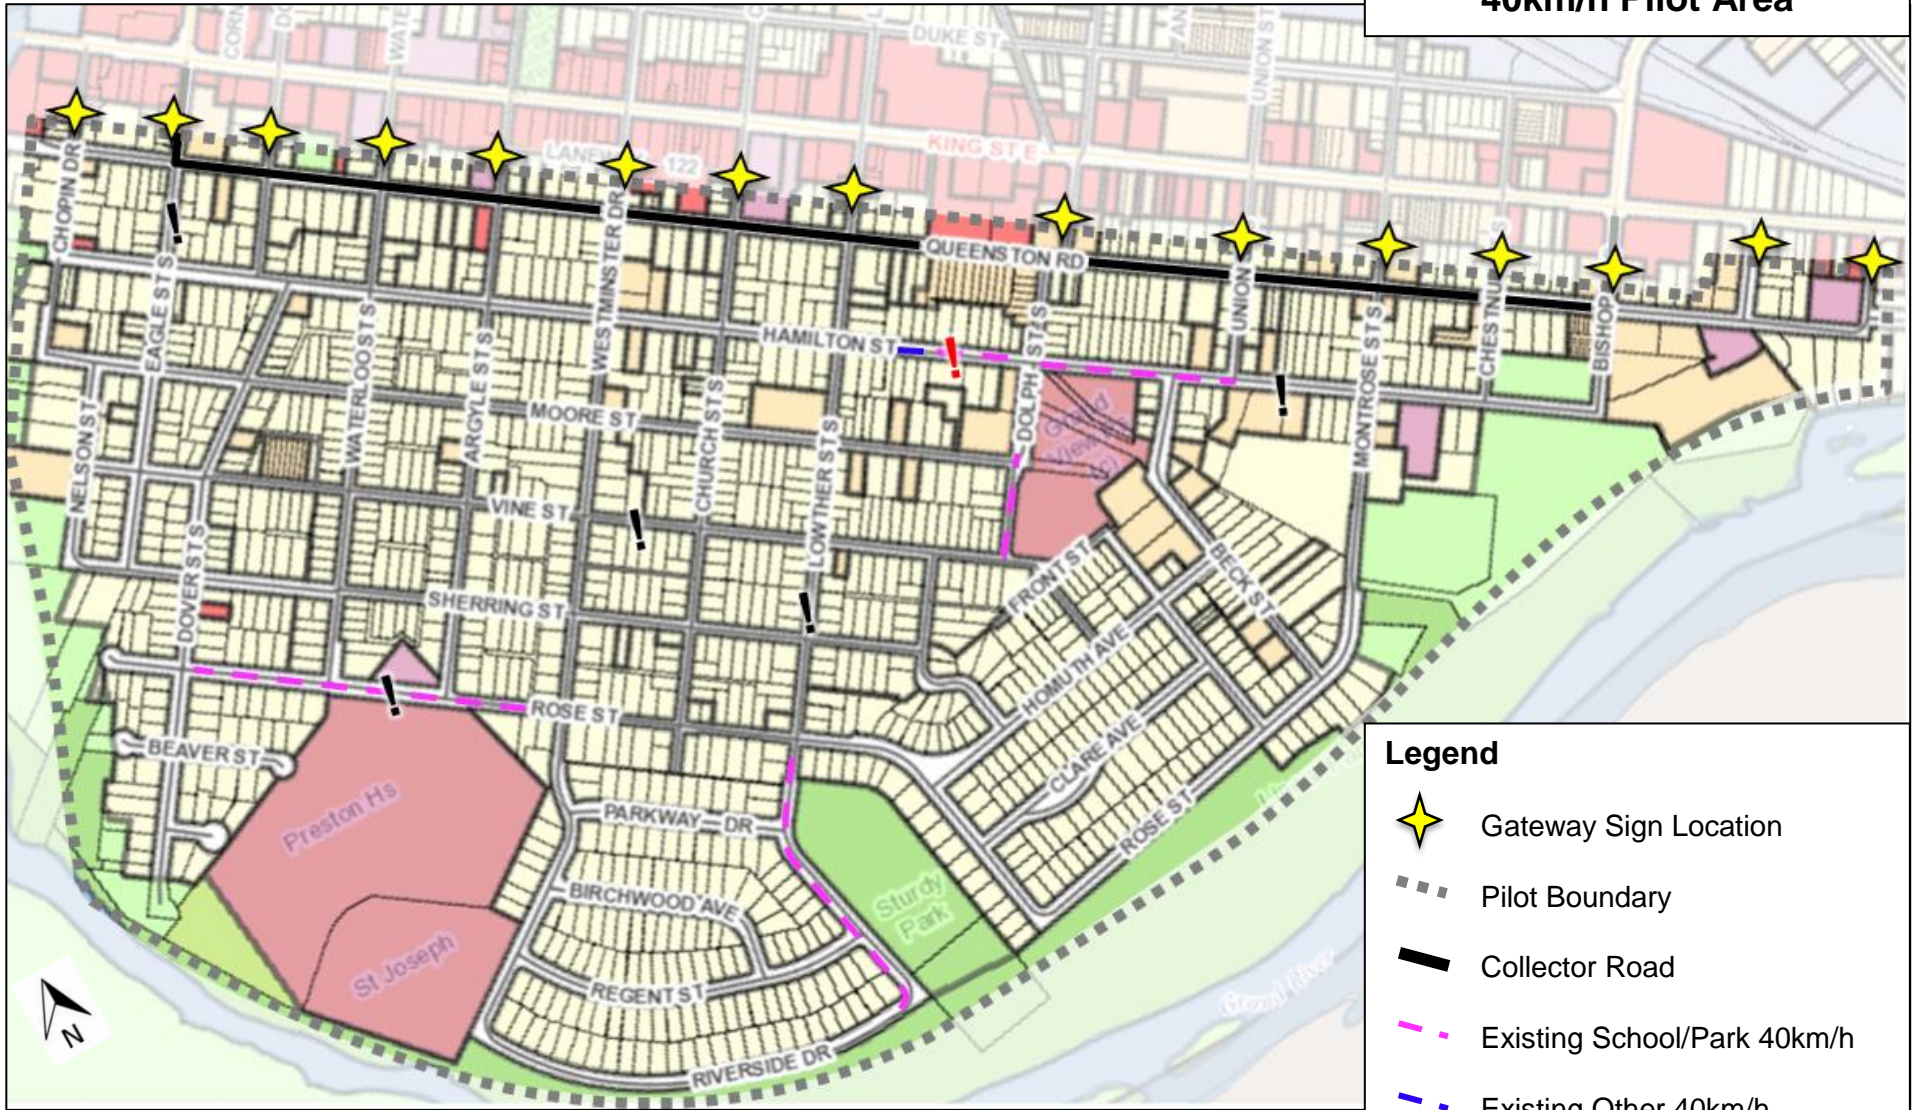

Central Cambridge 40km/h Pilot Area

Legend

-  Gateway Sign Location
-  Pilot Boundary
-  Collector Road
-  Existing School/Park 40km/h
-  Existing Other 40km/h
-  Recent Speeding (past 4 years)
-  Historic Speeding

Lower Preston 40km/h Pilot Area

- Legend**
- ★ Gateway Sign Location
 - Pilot Boundary
 - █ Collector Road
 - - - Existing School/Park 40km/h
 - - - Existing Other 40km/h
 - ! Recent Speeding (past 4 years)
 - ! Historic Speeding

North Hespeler 40km/h Pilot Area

- Legend**
-  Gateway Sign Location
 -  Pilot Boundary
 -  Collector Road
 -  Existing School/Park 40km/h
 -  Existing Other 40km/h
 -  Recent Speeding (past 4 years)
 -  Historic Speeding
 -  Automated Speed Enforcement

**Southwest Galt
40km/h Pilot Area**

Legend

-  Gateway Sign Location
-  Pilot Boundary
-  Collector Road
-  Existing School/Park 40km/h
-  Existing Other 40km/h
-  Recent Speeding (past 4 years)
-  Historic Speeding