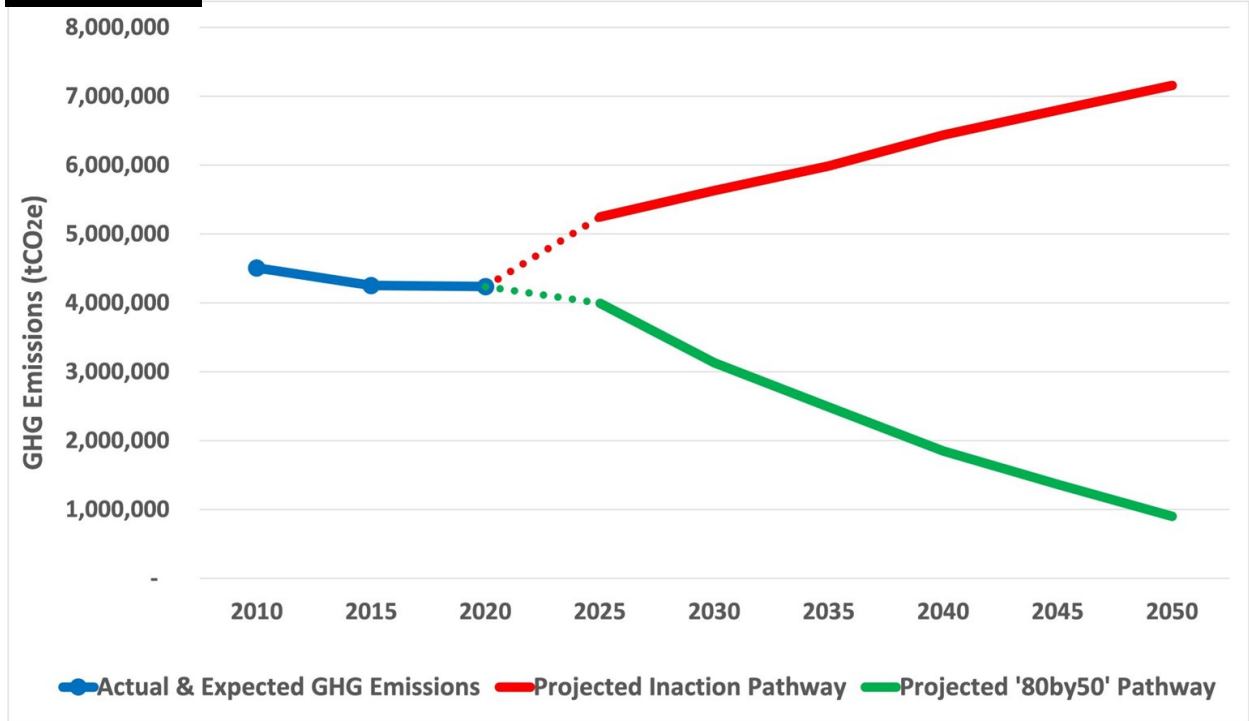

sustainable
WATERLOO REGION

@SustainableWat

CLIMATE ACTION WR

@SustainableWat

ChargeWR

Electric vehicles in Waterloo region

@SustainableWat

evolv¹

Worksite status during survey

Employee Travel Survey Results

TRAVELwise

Satisfaction with mode of transportation

Before COVID-19

During COVID-19

Very satisfied Satisfied Neutral Unsatisfied Very unsatisfied