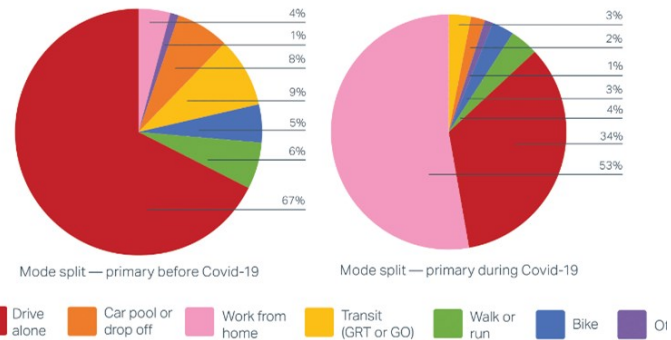

Worksite status during survey

Employee Travel Survey Results

TRAVELwise

Satisfaction with mode of transportation

Before COVID-19

During COVID-19

Very satisfied Satisfied Neutral Unsatisfied Very unsatisfied