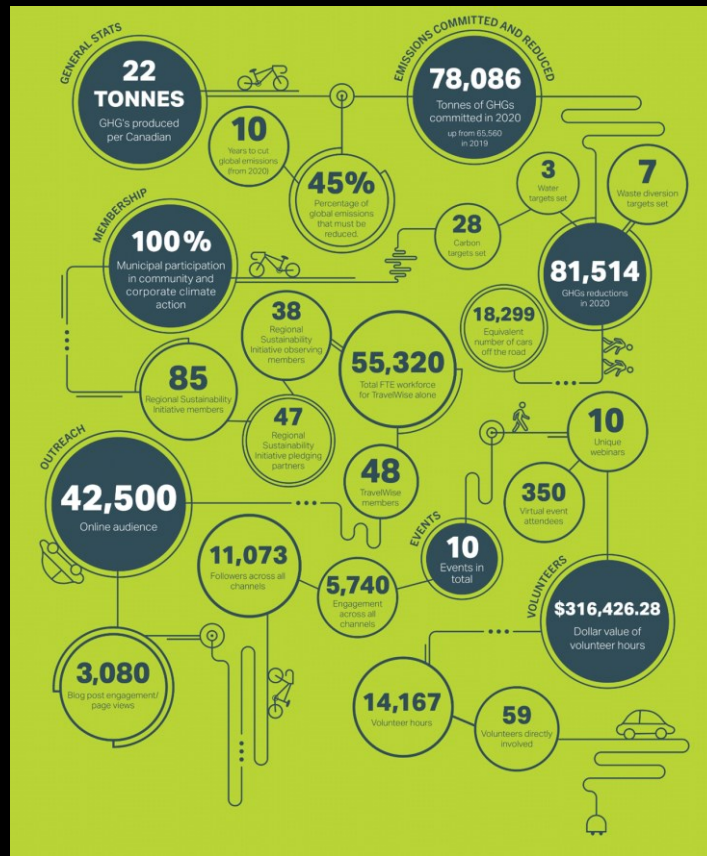

sustainable
WATERLOO REGION

@SustainableWat

CLIMATE ACTION WR

@SustainableWat

ChargeWR

Electric vehicles in Waterloo region

@SustainableWat

evolv¹

Worksite status during survey

Employee Travel Survey Results

TRAVELwise

Satisfaction with mode of transportation

Before COVID-19

During COVID-19

Very satisfied Satisfied Neutral Unsatisfied Very unsatisfied