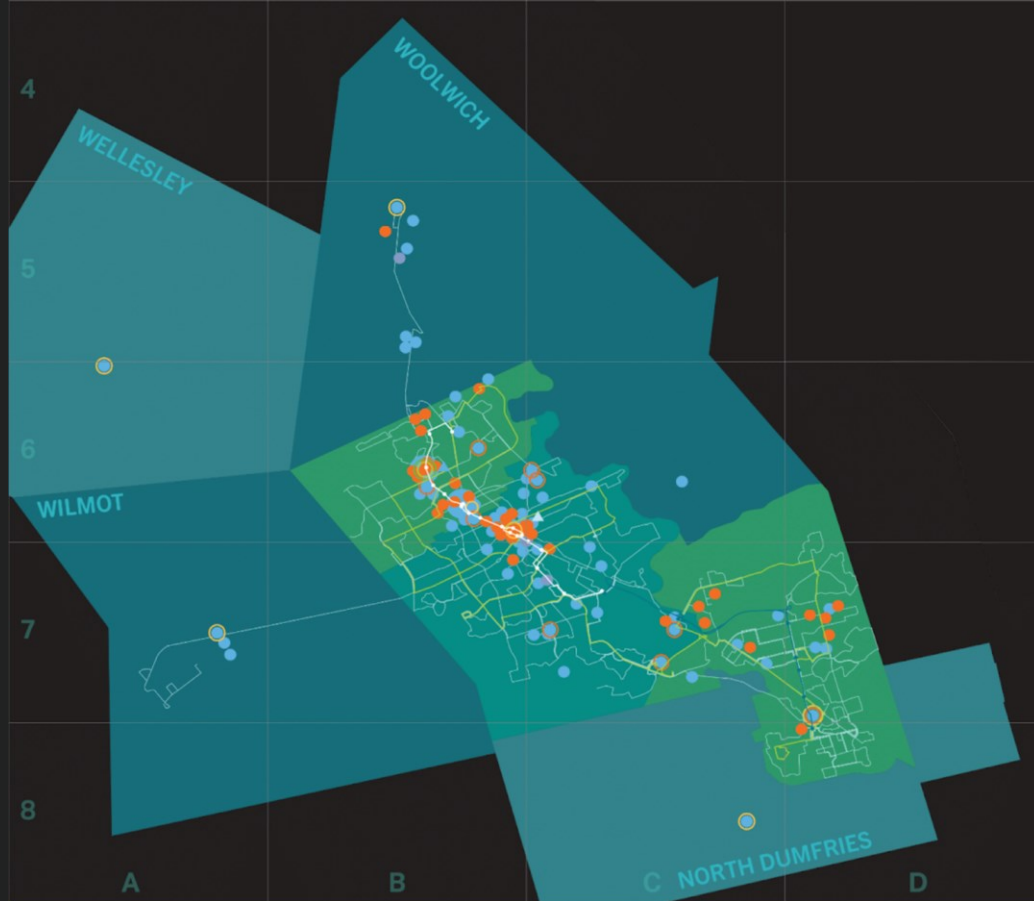

sustainable
WATERLOO REGION

@SustainableWat

CLIMATE ACTION WR

@SustainableWat

ChargeWR

Electric vehicles in Waterloo region

@SustainableWat

evolv¹

Worksite status during survey

Employee Travel Survey Results

TRAVELwise

Satisfaction with mode of transportation

Before COVID-19

During COVID-19

Very satisfied Satisfied Neutral Unsatisfied Very unsatisfied