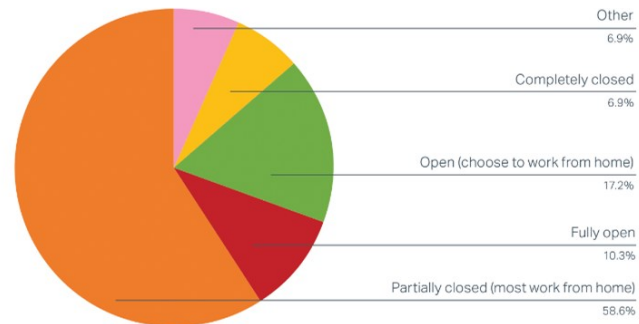

Worksite status during survey

Employee Travel Survey Results

TRAVELwise

Satisfaction with mode of transportation

Before COVID-19

During COVID-19

Very satisfied Satisfied Neutral Unsatisfied Very unsatisfied