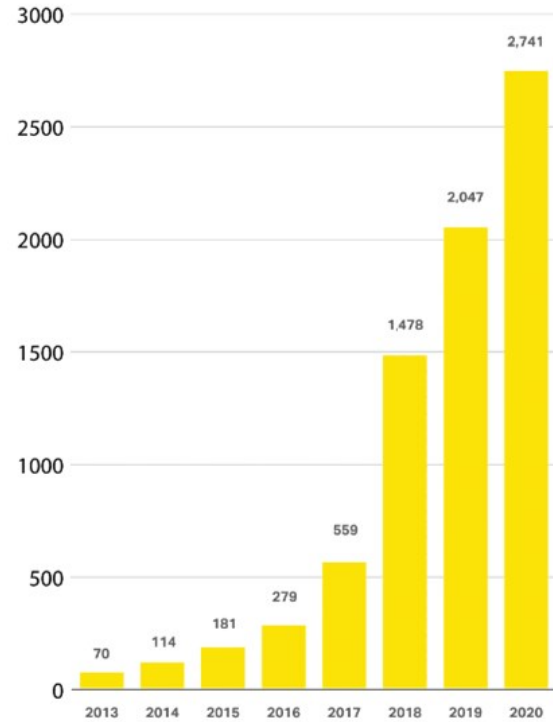

ChargeWR

Electric vehicles in Waterloo region