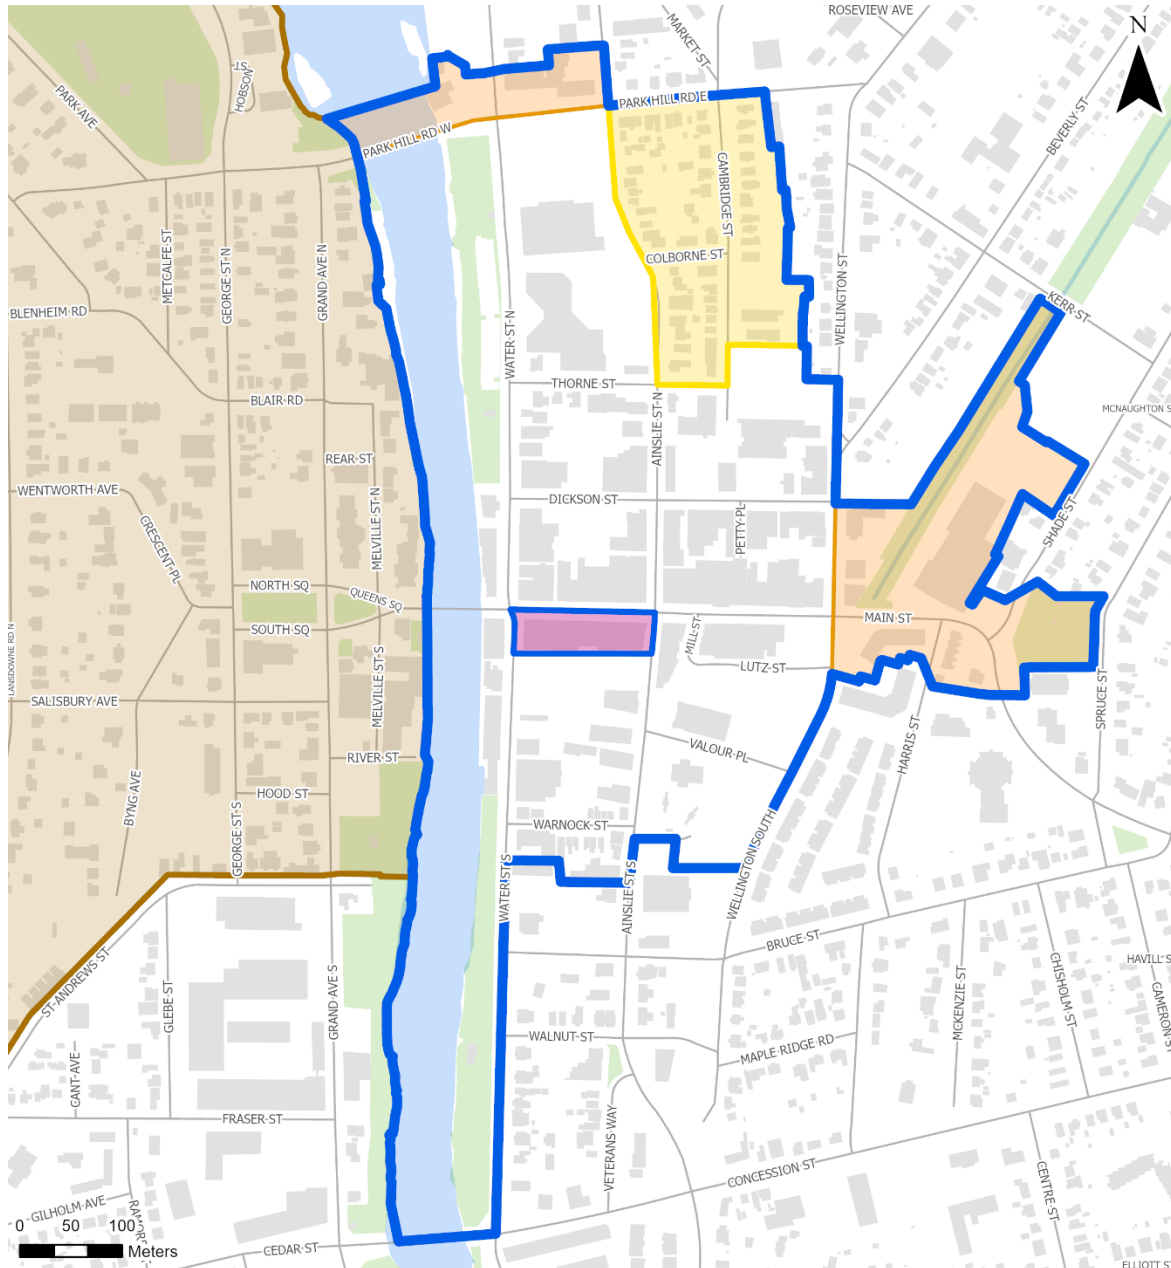

Staff recommended refined HCD area

BLUE BOUNDARY = refined Galt Core HCD
 YELLOW AREA = Cambridge Street inclusion
 ORANGE AREA = November 2025 expansion

PINK AREA = existing Main Street HCD
 BEIGE AREA = existing Dickson Hill HCD

G:\CORP\TSD\I22_01_GIS\Information Products\Planning\Pro\HeritageConservationDistricts\1/16/2026

Legend

- 2025 Boundary Expansion
- Existing Main Street Heritage Conservation District
- Existing Dickson Hill Heritage Conservation District
- Cambridge Street Boundary Expansion
- Galt Core Heritage Conservation District Boundary

Galt Core HCD Boundary