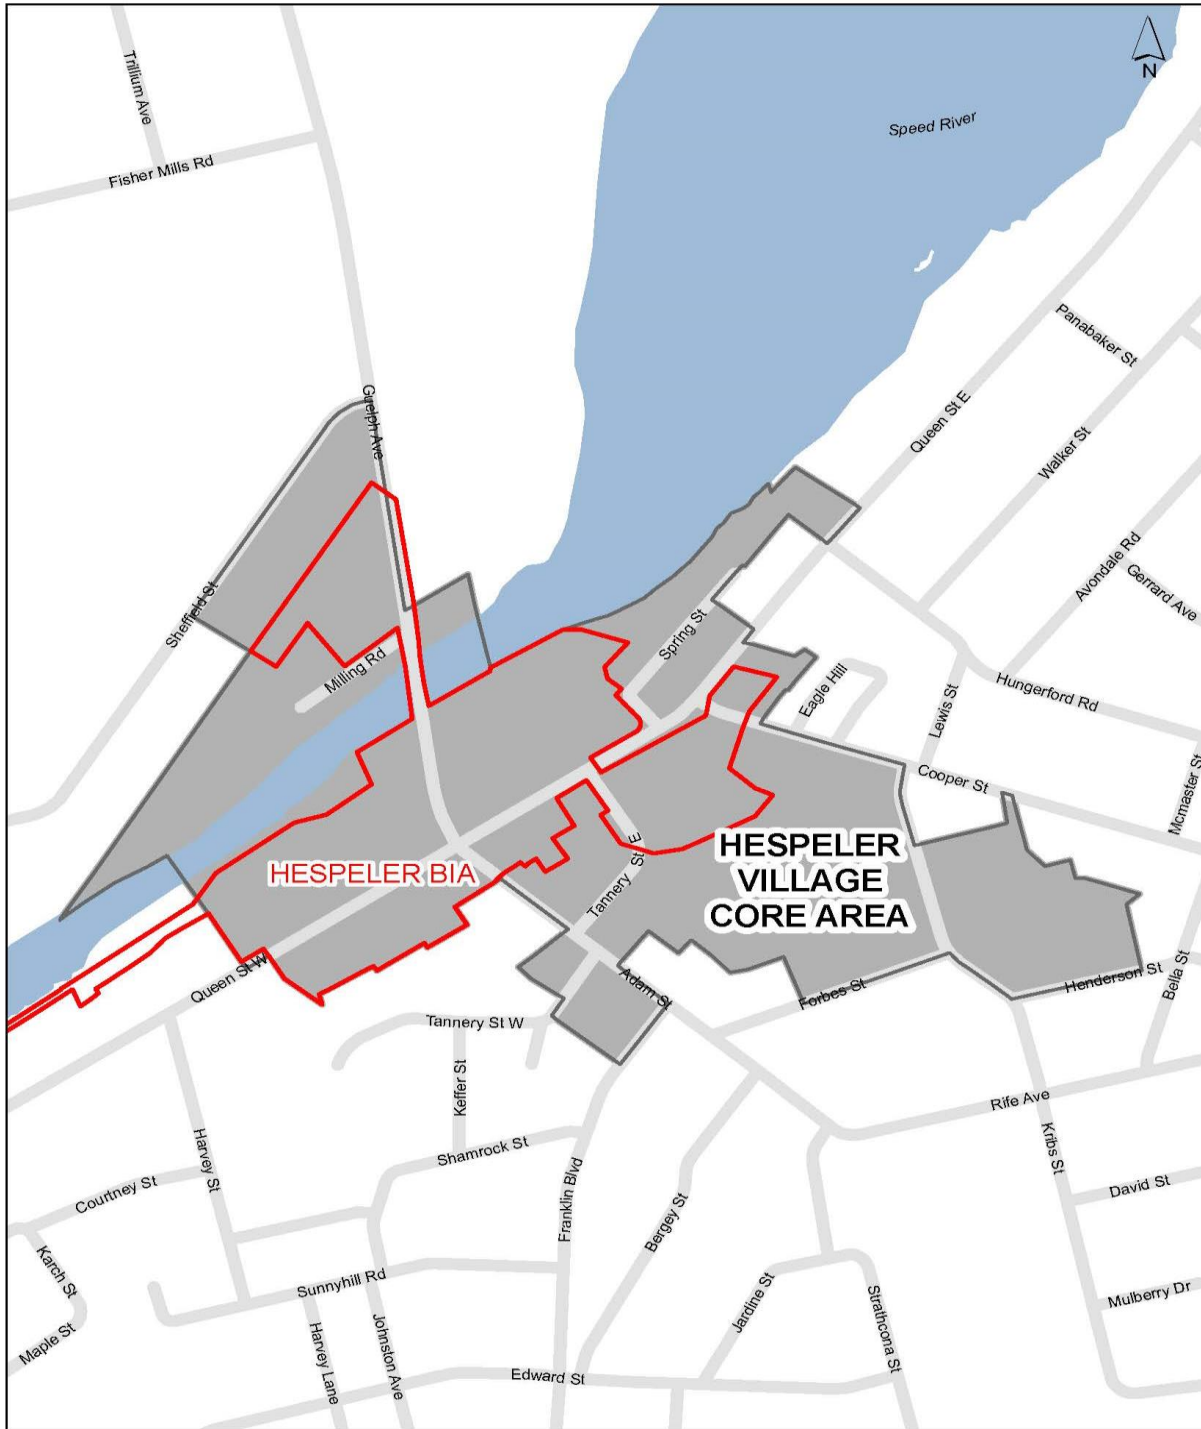

Maps of Core Areas

Map 1 – Hespeler Village

----- Hespeler Village BIA Area (77,848.13 M²)

----- Hespeler Village Core Area (207,647.45 M²)

Map 2 - Preston Towne Centre

----- Preston Towne Centre BIA Area (118,523.26 M²)

----- Preston Towne Centre Core Area (380,098.66 M²)

Map 3 - Downtown Cambridge

----- Downtown Cambridge BIA Area (243,164.60 M²)

----- Downtown Cambridge (Galt City Centre) Core Area (1,254,017.05 M²)