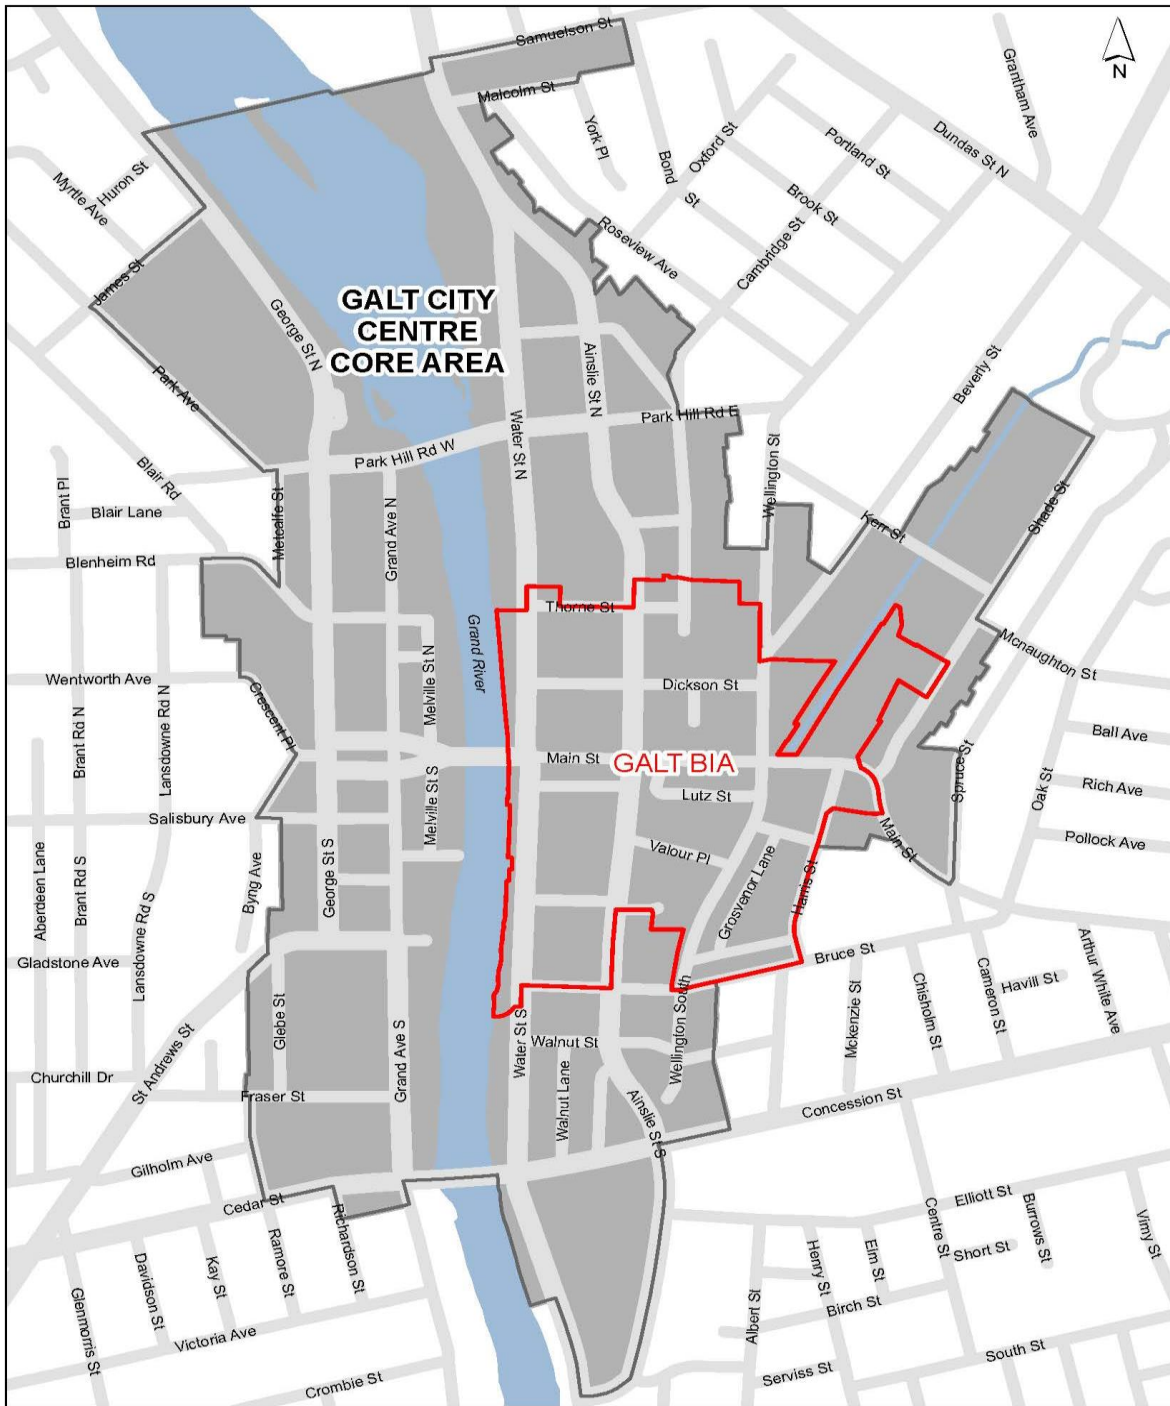

Maps of Core Areas

Map 1 – Hespeler Village

----- Hespeler Village BIA Area (77,848.13 M²)

----- Hespeler Village Core Area (207,647.45 M²)

Map 2 - Preston Towne Centre

----- Preston Towne Centre BIA Area (118,523.26 M²)

----- Preston Towne Centre Core Area (380,098.66 M²)

Map 3 - Downtown Cambridge

----- Downtown Cambridge BIA Area (243,164.60 M²)

----- Downtown Cambridge (Galt City Centre) Core Area (1,254,017.05 M²)