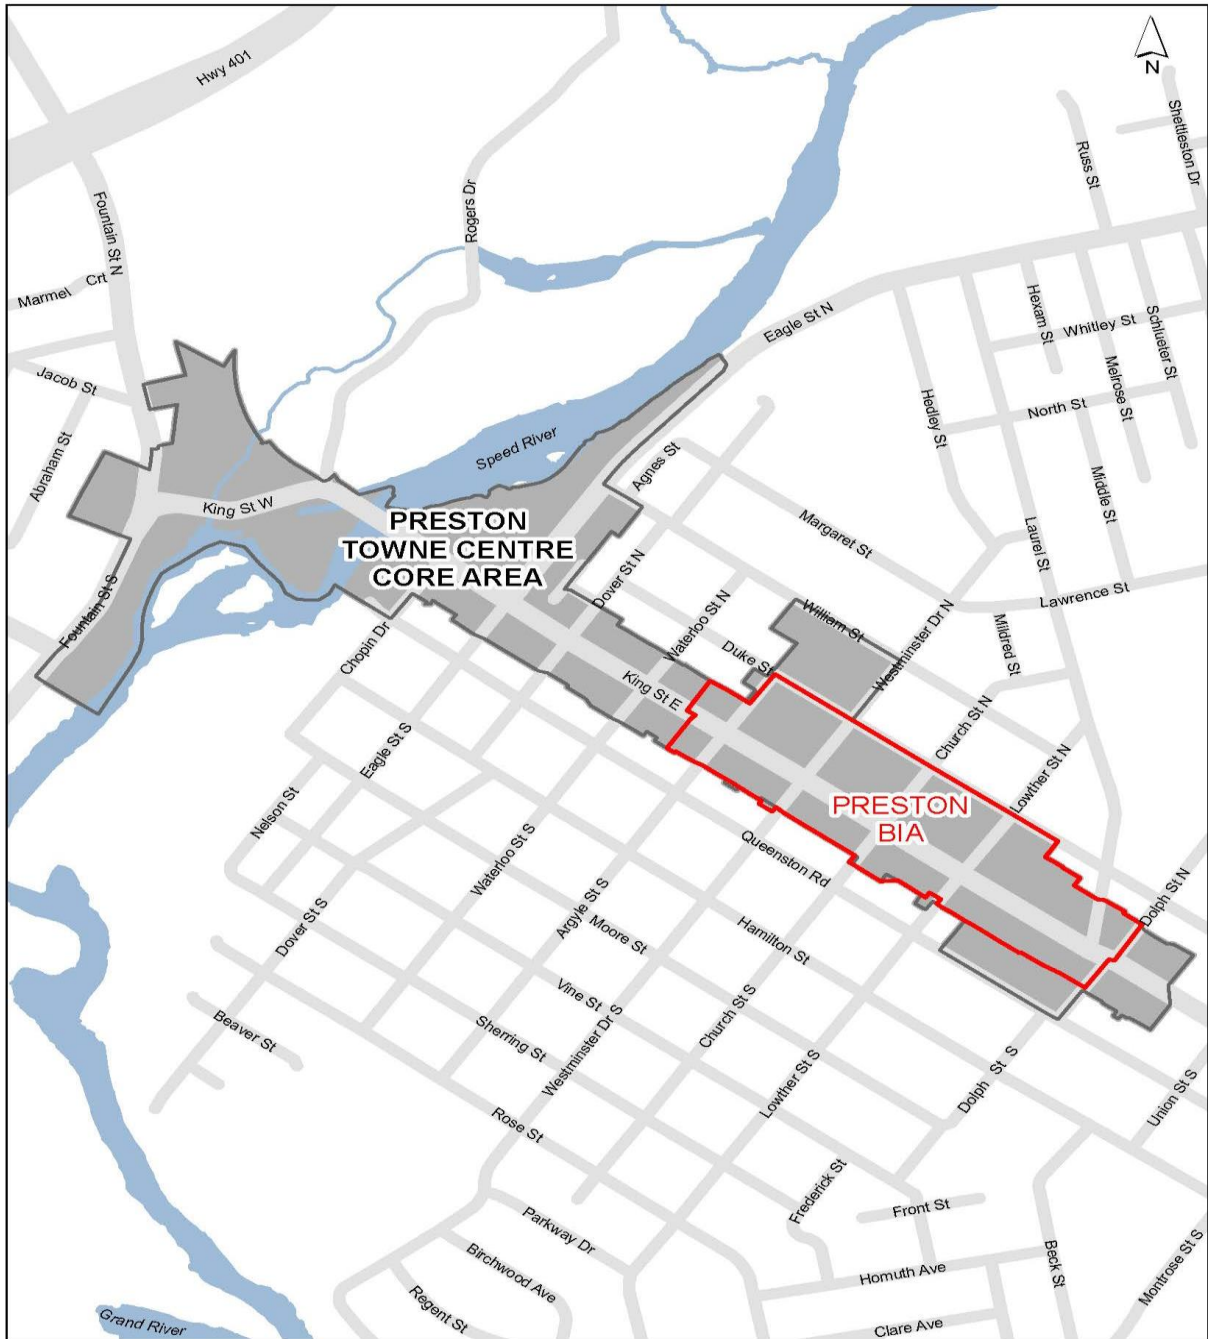

Maps of Core Areas

Map 1 – Hespeler Village

----- Hespeler Village BIA Area (77,848.13 M²)

----- Hespeler Village Core Area (207,647.45 M²)

Map 2 - Preston Towne Centre

----- Preston Towne Centre BIA Area (118,523.26 M²)

----- Preston Towne Centre Core Area (380,098.66 M²)

Map 3 - Downtown Cambridge

----- Downtown Cambridge BIA Area (243,164.60 M²)

----- Downtown Cambridge (Galt City Centre) Core Area (1,254,017.05 M²)